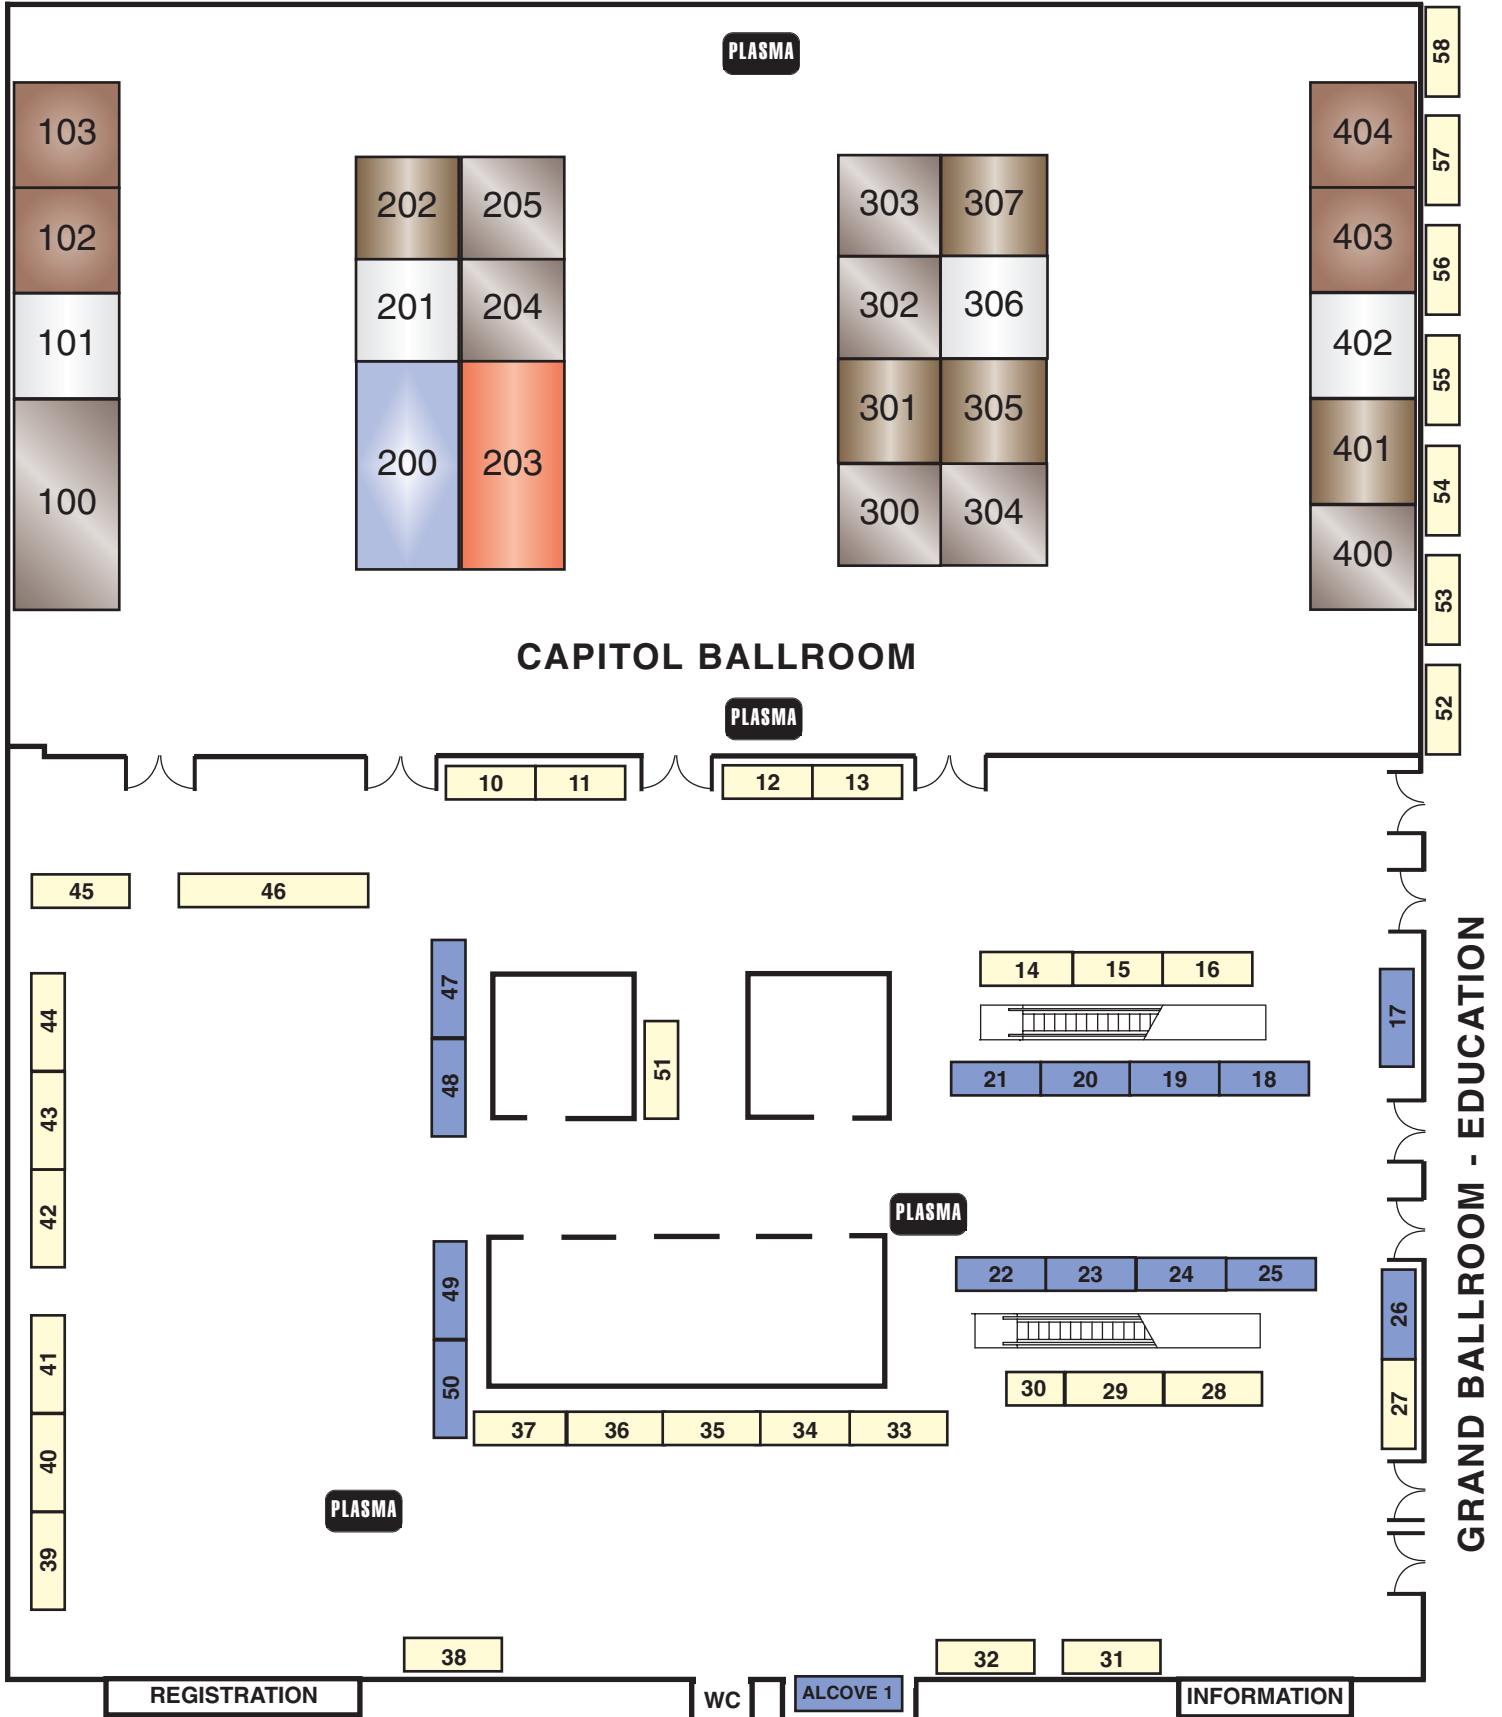

DLS 2010 LAYOUT

BALLROOM LEVEL -3

- 
ALPHA
- 
SILVER
- 
BRONZE
- 
DIAMOND
- 
GOLD
- 
PLATINUM
- 
PREMIUM